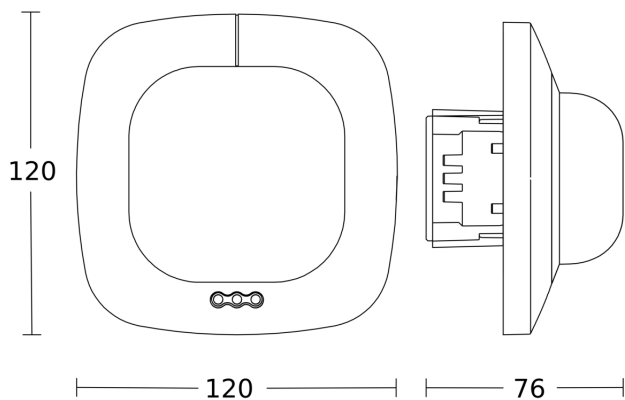

Presence detector - Professional Line

IR Quattro 8m

COM1 - in-ceiling installation
EAN 4007841 079345
Article number 079345

Dimension Drawing 1

Dimension Drawing 2